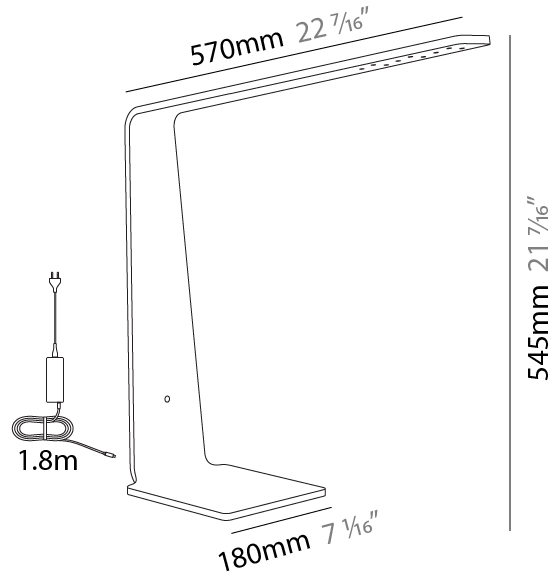

PROJECT	_____
TYPE	_____
SPECIFIER	_____
QUANTITY	_____
DATE	_____

LED8 PORTABLE

D74003- _____ - _____
base number   Charging Station   Finish Options

1. To build a product code in our configurator select the specify button on the base model # product page
2. To build a manual product code on this datasheet choose from the options listed below in blue font and add the suffix to the base model #

GENERAL

Series: Planko
Subseries: LED8
Brand: Tunto
Division: Design
Mounting Type: Portable
Mounting Location: Table
Subcategory: Table

PHYSICAL

Shape: Abstract
Length (mm): 570
Length (in): 22 7/16
Width (mm): 180
Width (in): 7 1/16
Height (mm): 545
Height (in): 21 7/16
Light Distribution: Downlight
Weight (kg): 1.4
Weight (lbs): 3.09
Fixture Finish: [WAL / ASH / OAK / BLK / WHI](#)
Fixture Material: Wood
Cable Details: 1800mm / 70.87" cord and plug
Upon Request: Bolt Down

ELECTRICAL

Lamp Type: LED
Input Wattage (W): 22
Total Output Wattage (W): 16
Dimming: Touch Dimming
Driver Location: Inline Transformer Plug
Input Voltage (V): 120

LED

Color Temperature (°K): 2700
Max. Delivered Lumen (lm): Max 800
CRI: >97 CRI
Lamp Life (hrs): 50000

OPTICAL

RATINGS AND CERTIFICATIONS

Certified By: Certified for North American Standards
IP rating: IP20